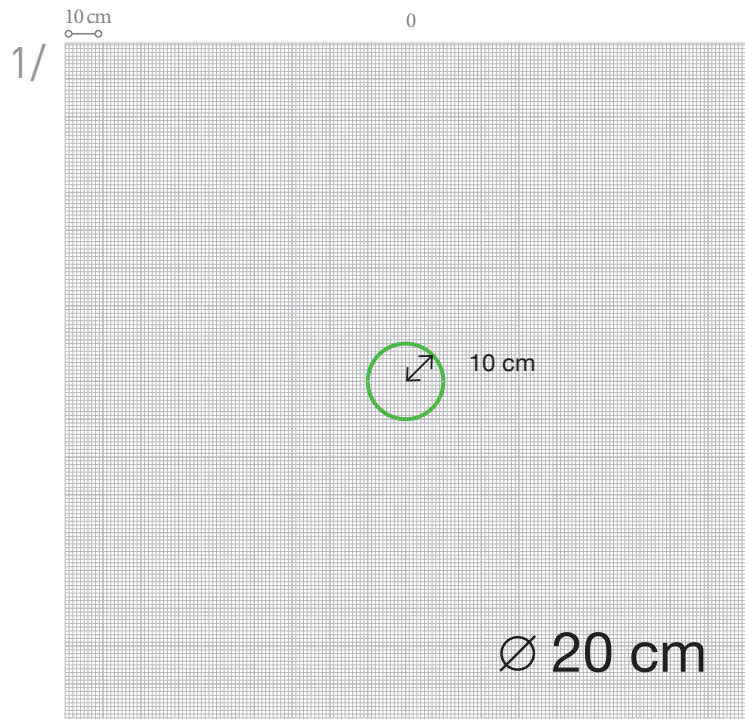

## SCALA G71

42,5

35

PUROTOUCH®  
Dimensions: 42,5 x 35 x 1,5 cm

DARING DIMENSIONS  
DESIGNED BY U

ULF MORITZ

FOR  
**ORAC**  
DECOR

DISCOVER THE ULF MORITZ COLLECTION AT [WWW.ORACDECOR.COM](http://WWW.ORACDECOR.COM)

SCALE 1/20  
INNER CIRCLE Ø 20 CM  
SCALA ELEMENTS: **4 UNITS**

FOLLOW THESE STEPS TO COMPLETE  
THE FIGURE PICTURED ON THE LEFT

DecoFix Pro

SCALE 1/20  
 INNER CIRCLE Ø 84 CM  
 SCALA ELEMENTS: **9 UNITS**

# SCALA DIAMONDS

OTHER INSPIRING PROJECTS

Ø 40 cm  
SCALE 100%

Ø 40 cm  
SCALE 100%

Ø 20 cm