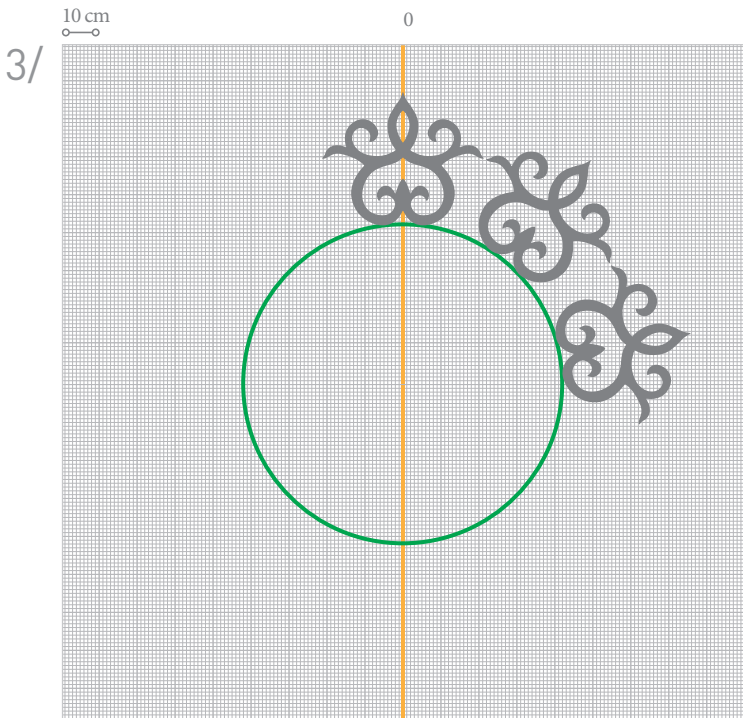

## SCALA G71

42,5

35

PUROTOUCH®  
Dimensions: 42,5 x 35 x 1,5 cm

DARING DIMENSIONS  
DESIGNED BY U

ULF MORITZ

FOR  
**ORAC**  
DECOR

DISCOVER THE ULF MORITZ COLLECTION AT [WWW.ORACDECOR.COM](http://WWW.ORACDECOR.COM)

SCALE 1/20  
INNER CIRCLE Ø 20 CM  
SCALA ELEMENTS: **4 UNITS**

FOLLOW THESE STEPS TO COMPLETE  
THE FIGURE PICTURED ON THE LEFT

DecoFix Pro

SCALE 1/20  
 INNER CIRCLE Ø 84 CM  
 SCALA ELEMENTS: **9 UNITS**

FOLLOW THESE STEPS TO COMPLETE  
 THE FIGURE PICTURED ON THE LEFT

# SCALA DIAMONDS

OTHER INSPIRING PROJECTS

Ø 40 cm  
SCALE 100%

Ø 40 cm  
SCALE 100%

Ø 20 cm