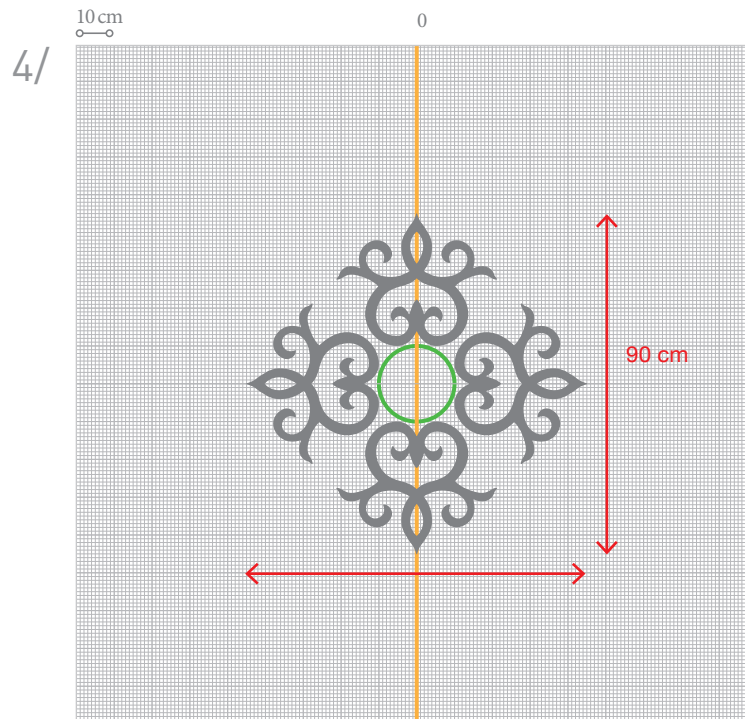

## SCALA G71

42,5

35

PUROTOUCH®  
Dimensions: 42,5 x 35 x 1,5 cm

DARING DIMENSIONS  
DESIGNED BY U

ULF MORITZ

FOR  
**ORAC**  
DECOR

DISCOVER THE ULF MORITZ COLLECTION AT [WWW.ORACDECOR.COM](http://WWW.ORACDECOR.COM)

SCALE 1/20  
INNER CIRCLE Ø 20 CM  
SCALA ELEMENTS: **4 UNITS**

FOLLOW THESE STEPS TO COMPLETE  
THE FIGURE PICTURED ON THE LEFT

DecoFix Pro

SCALE 1/20  
 INNER CIRCLE Ø 84 CM  
 SCALA ELEMENTS: **9 UNITS**

FOLLOW THESE STEPS TO COMPLETE  
 THE FIGURE PICTURED ON THE LEFT

# SCALA DIAMONDS

OTHER INSPIRING PROJECTS

Ø 40 cm  
SCALE 100%

Ø 40 cm  
SCALE 100%

Ø 20 cm