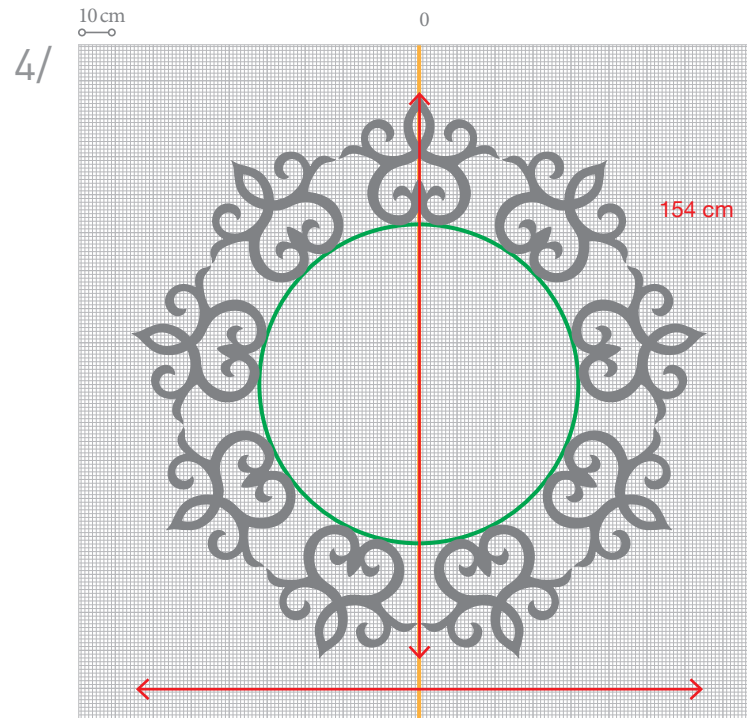

## SCALA G71

42,5

35

PUROTOUCH®  
Dimensions: 42,5 x 35 x 1,5 cm

DARING DIMENSIONS  
DESIGNED BY U

ULF MORITZ

FOR  
**ORAC**  
DECOR

DISCOVER THE ULF MORITZ COLLECTION AT [WWW.ORACDECOR.COM](http://WWW.ORACDECOR.COM)

SCALE 1/20  
INNER CIRCLE Ø 20 CM  
SCALA ELEMENTS: **4 UNITS**

FOLLOW THESE STEPS TO COMPLETE  
THE FIGURE PICTURED ON THE LEFT

DecoFix Pro

SCALE 1/20  
 INNER CIRCLE Ø 84 CM  
 SCALA ELEMENTS: **9 UNITS**

FOLLOW THESE STEPS TO COMPLETE  
 THE FIGURE PICTURED ON THE LEFT

# SCALA DIAMONDS

OTHER INSPIRING PROJECTS

Ø 40 cm  
SCALE 100%

Ø 40 cm  
SCALE 100%

Ø 20 cm