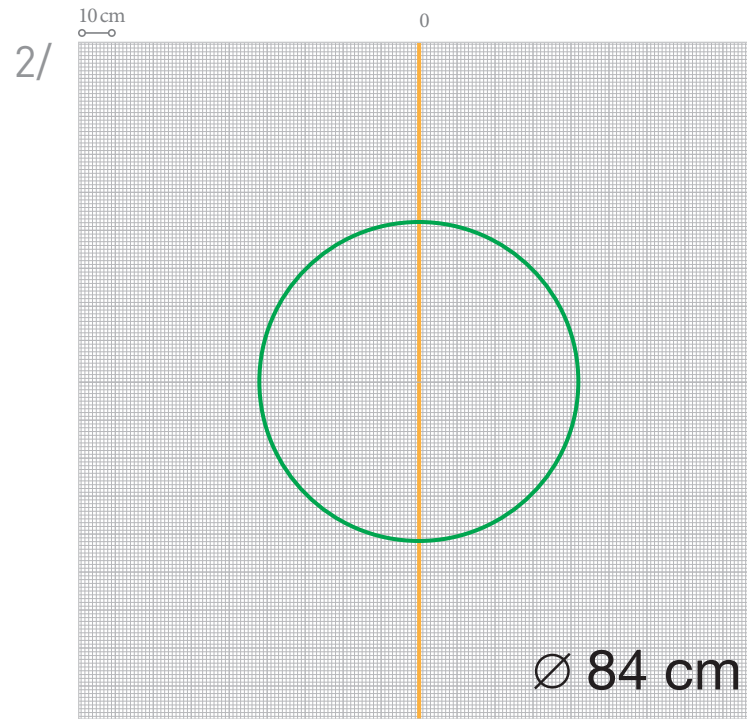

## SCALA G71

42,5

35

PUROTOUCH®  
Dimensions: 42,5 x 35 x 1,5 cm

DARING DIMENSIONS  
DESIGNED BY U

ULF MORITZ

FOR  
**ORAC**  
DECOR

DISCOVER THE ULF MORITZ COLLECTION AT [WWW.ORACDECOR.COM](http://WWW.ORACDECOR.COM)

SCALE 1/20  
INNER CIRCLE Ø 20 CM  
SCALA ELEMENTS: **4 UNITS**

FOLLOW THESE STEPS TO COMPLETE  
THE FIGURE PICTURED ON THE LEFT

DecoFix Pro

SCALE 1/20  
 INNER CIRCLE Ø 84 CM  
 SCALA ELEMENTS: **9 UNITS**

FOLLOW THESE STEPS TO COMPLETE  
 THE FIGURE PICTURED ON THE LEFT

# SCALA DIAMONDS

OTHER INSPIRING PROJECTS

Ø 40 cm  
SCALE 100%

Ø 40 cm  
SCALE 100%

Ø 20 cm