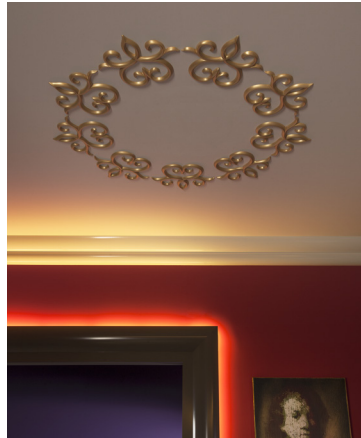

## SCALA G71

42,5

35

PUROTOUCH®  
Dimensions: 42,5 x 35 x 1,5 cm

DARING DIMENSIONS  
DESIGNED BY U

ULF MORITZ

FOR  
**ORAC**  
DECOR

DISCOVER THE ULF MORITZ COLLECTION AT [WWW.ORACDECOR.COM](http://WWW.ORACDECOR.COM)

SCALE 1/20  
INNER CIRCLE Ø 20 CM  
SCALA ELEMENTS: **4 UNITS**

FOLLOW THESE STEPS TO COMPLETE  
THE FIGURE PICTURED ON THE LEFT

DecoFix Pro

SCALE 1/20  
 INNER CIRCLE Ø 84 CM  
 SCALA ELEMENTS: **9 UNITS**

# SCALA DIAMONDS

OTHER INSPIRING PROJECTS

Ø 40 cm  
SCALE 100%

Ø 40 cm  
SCALE 100%

Ø 20 cm