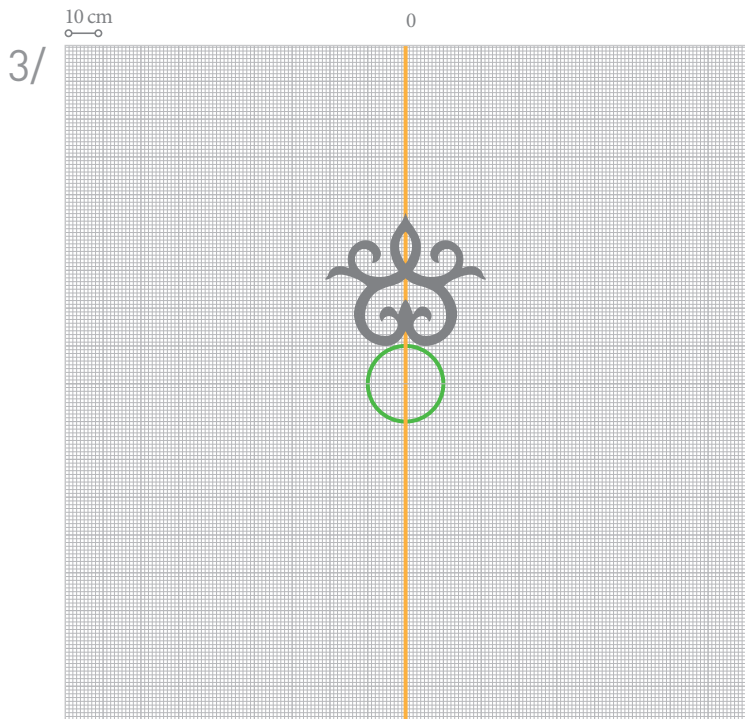

## SCALA G71

42,5

35

PUROTOUCH®  
Dimensions: 42,5 x 35 x 1,5 cm

DARING DIMENSIONS  
DESIGNED BY U

ULF MORITZ

FOR  
**ORAC**  
DECOR

DISCOVER THE ULF MORITZ COLLECTION AT [WWW.ORACDECOR.COM](http://WWW.ORACDECOR.COM)

SCALE 1/20  
INNER CIRCLE Ø 20 CM  
SCALA ELEMENTS: **4 UNITS**

FOLLOW THESE STEPS TO COMPLETE  
THE FIGURE PICTURED ON THE LEFT

DecoFix Pro

SCALE 1/20  
 INNER CIRCLE Ø 84 CM  
 SCALA ELEMENTS: **9 UNITS**

FOLLOW THESE STEPS TO COMPLETE  
 THE FIGURE PICTURED ON THE LEFT

# SCALA DIAMONDS

OTHER INSPIRING PROJECTS

Ø 40 cm  
SCALE 100%

Ø 40 cm  
SCALE 100%

Ø 20 cm