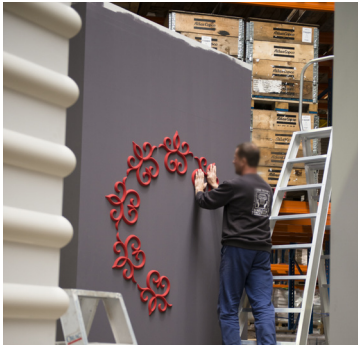

## SCALA G71

42,5

35

PUROTOUCH®  
Dimensions: 42,5 x 35 x 1,5 cm

DARING DIMENSIONS  
DESIGNED BY U

ULF MORITZ

FOR  
**ORAC**  
DECOR

DISCOVER THE ULF MORITZ COLLECTION AT [WWW.ORACDECOR.COM](http://WWW.ORACDECOR.COM)

SCALE 1/20  
INNER CIRCLE Ø 20 CM  
SCALA ELEMENTS: **4 UNITS**

FOLLOW THESE STEPS TO COMPLETE  
THE FIGURE PICTURED ON THE LEFT

DecoFix Pro

SCALE 1/20  
 INNER CIRCLE Ø 84 CM  
 SCALA ELEMENTS: **9 UNITS**

# SCALA DIAMONDS

OTHER INSPIRING PROJECTS

Ø 40 cm  
SCALE 100%

Ø 40 cm  
SCALE 100%

Ø 20 cm