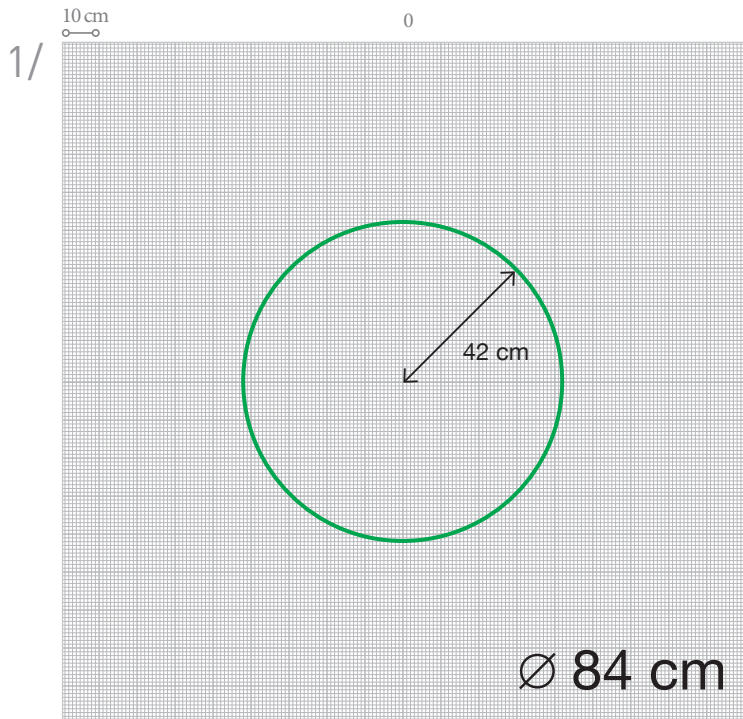

## SCALA G71

42,5

35

PUROTOUCH®  
Dimensions: 42,5 x 35 x 1,5 cm

DARING DIMENSIONS  
DESIGNED BY U

ULF MORITZ

FOR  
**ORAC**  
DECOR

DISCOVER THE ULF MORITZ COLLECTION AT [WWW.ORACDECOR.COM](http://WWW.ORACDECOR.COM)

SCALE 1/20  
INNER CIRCLE Ø 20 CM  
SCALA ELEMENTS: **4 UNITS**

FOLLOW THESE STEPS TO COMPLETE  
THE FIGURE PICTURED ON THE LEFT

DecoFix Pro

SCALE 1/20  
 INNER CIRCLE Ø 84 CM  
 SCALA ELEMENTS: **9 UNITS**

FOLLOW THESE STEPS TO COMPLETE  
 THE FIGURE PICTURED ON THE LEFT

# SCALA DIAMONDS

OTHER INSPIRING PROJECTS

Ø 40 cm  
SCALE 100%

Ø 40 cm  
SCALE 100%

Ø 20 cm